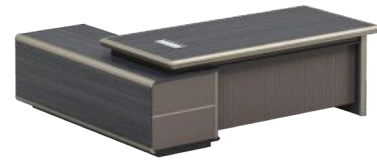

VE-D0224
size :2400*1800*760

VE-D0220
size :2000*1600*760