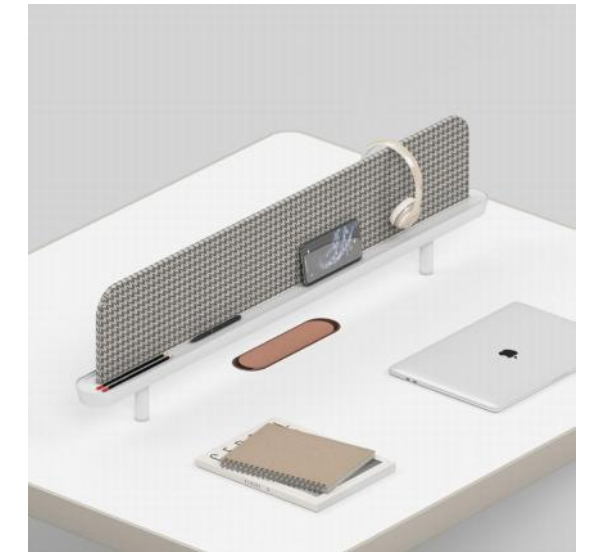

COMPREHENSIVE ANALYSIS

Multifunctional baffle

People-oriented design concept, simple style, flexible working environment, independent working space, non-interference and effective communication.